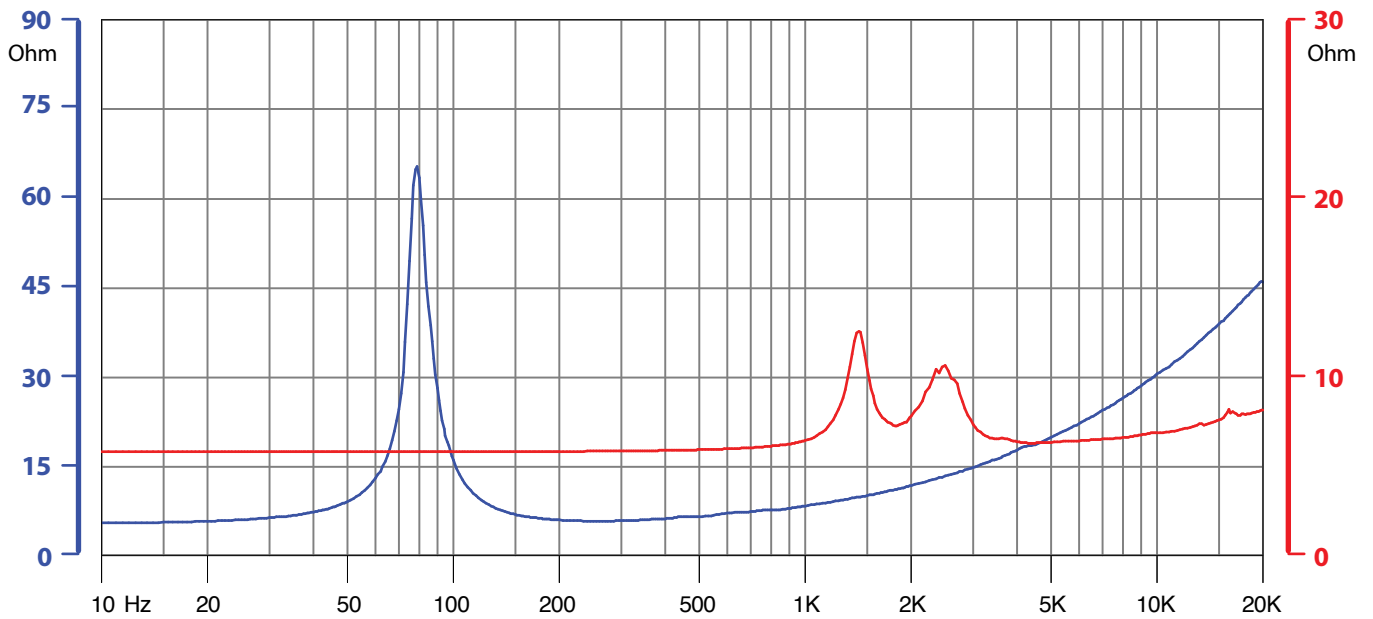

PROFESSIONAL LOUDSPEAKERS

— — *Made in Italy*

8HX150

LF 8" - 250W - 94 dB - 8Ω

HF 15W - 104 dB - 8Ω

— Frequency response 0 degree
— Frequency response 45 degree

— LF Impedance
— HF Impedance

PROFESSIONAL LOUDSPEAKERS

— — *Made in Italy*

8HX150

LF 8" - 250W - 94 dB - 8Ω

HF 15W - 104 dB - 8Ω

Horizontal Beamwidth