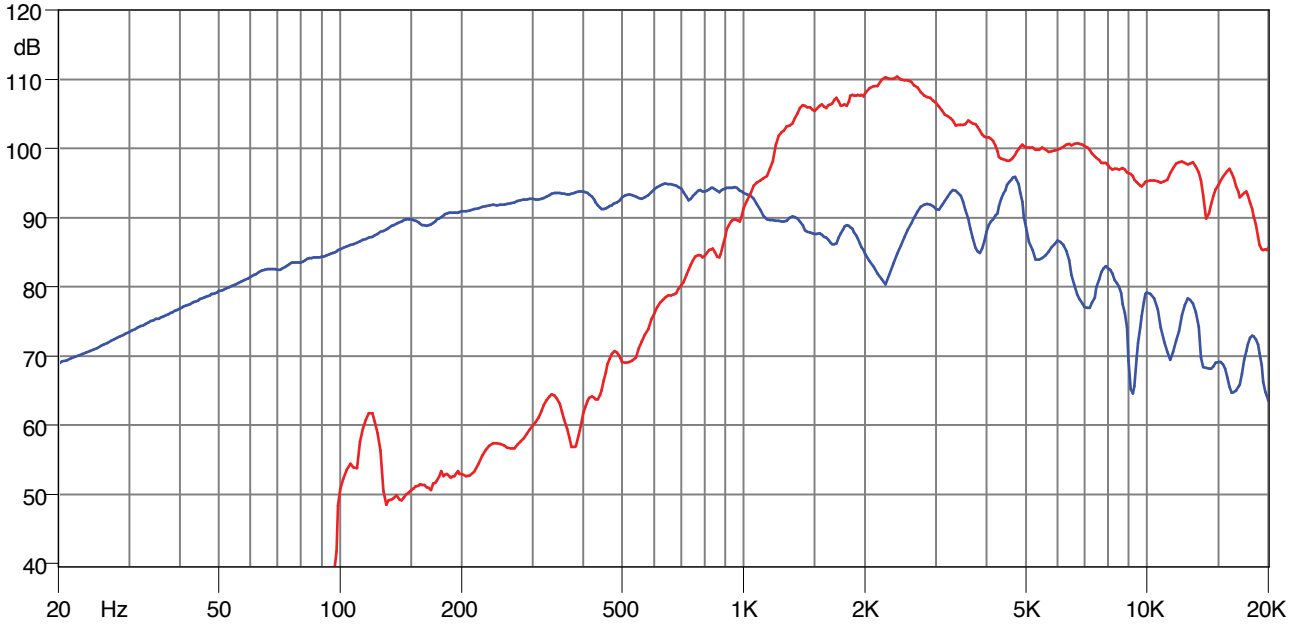

PROFESSIONAL LOUDSPEAKERS

— — *Made in Italy*

8HX150

LF 8" - 250W - 94 dB - 8Ω

HF 15W - 104 dB - 8Ω

— Frequency response 0 degree
— Frequency response 45 degree

— LF Impedance
— HF Impedance

PROFESSIONAL LOUDSPEAKERS

— — *Made in Italy*

8HX150

LF 8" - 250W - 94 dB - 8Ω

HF 15W - 104 dB - 8Ω

Horizontal Beamwidth