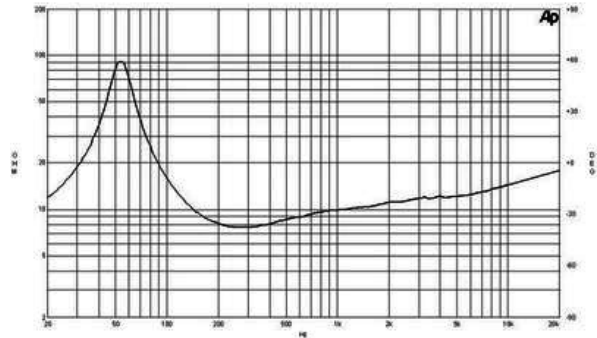

10PS26

8Ω**LF Drivers - 10.0 Inches**

- 700 W continuous program power capacity
- 76 mm (3 in) aluminium voice coil
- 55 - 4000 Hz response
- 96 dB sensitivity
- Shorting copper cap for extended HF response

10PS26

LF Drivers- 10.0 Inches

SPECIFICATIONS

Nominal Diameter	250 mm (10.0 in)
Nominal Impedance	8 Ω
Minimum Impedance	7.1 Ω
Nominal Power Handling ¹	350 W
Continuous Power Handling ²	700 W
Sensitivity ³	96.0 dB
Frequency Range	55 - 4000 Hz
Voice Coil Diameter	76 mm (3.0 in)
Winding Material	Aluminium
Former Material	Glass Fibre
Winding Depth	18.0 mm (0.71 in)
Magnetic Gap Depth	10.0 mm (0.4 in)
Flux Density	0.9 T

DESIGN

Surround Shape	Double Roll
Cone Shape	Exponential
Magnet Material	Ferrite
Spider	Single
Pole Design	T-Pole
Woofer Cone Treatment	None
Recommended Enclosure	25.0 dm ³ (0.88 ft ³)
Recommended Tuning	65 Hz

PARAMETERS⁴

Resonance Frequency	54 Hz
Re	6.0 Ω
Qes	0.33
Qms	2.9
Qts	0.29
Vas	38.0 dm ³ (1.3 ft ³)
Sd	320.0 cm ² (49.1 in ²)
η_0	1.8 %
Xmax	5.5 mm
Xvar	5.0 mm
Mms	33.0 g
Bl	14.1 Txm
Le	1.2 mH
EBP	163 Hz