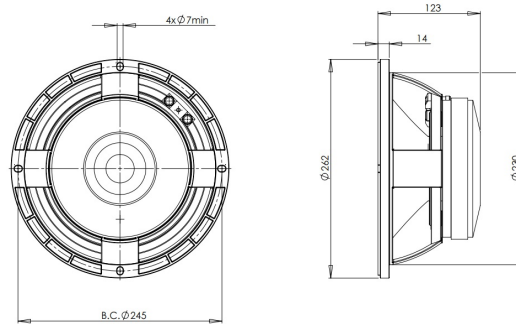

10PS26

8Ω

LF Drivers - 10.0 Inches