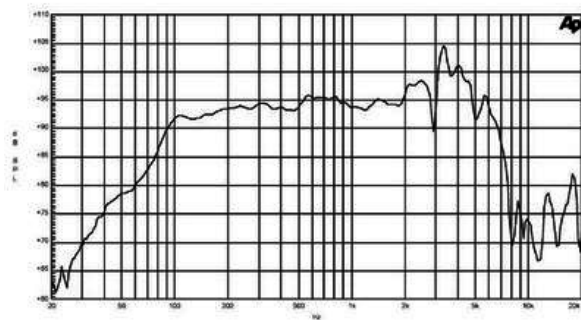

10PS26

LF Drivers- 10.0 Inches

SPECIFICATIONS

Nominal Diameter	250 mm (10.0 in)
Nominal Impedance	8 Ω
Minimum Impedance	7.1 Ω
Nominal Power Handling¹	350 W
Continuous Power Handling²	700 W
Sensitivity³	96.0 dB
Frequency Range	55 - 4000 Hz
Voice Coil Diameter	76 mm (3.0 in)
Winding Material	Aluminium
Former Material	Glass Fibre
Winding Depth	18.0 mm (0.71 in)
Magnetic Gap Depth	10.0 mm (0.4 in)
Flux Density	0.9 T

DESIGN

Surround Shape	Double Roll
Cone Shape	Exponential
Magnet Material	Ferrite
Spider	Single
Pole Design	T-Pole
Woofer Cone Treatment	None
Recommended Enclosure	25.0 dm³ (0.88 ft³)
Recommended Tuning	65 Hz

PARAMETERS⁴

Resonance Frequency	54 Hz
Re	6.0 Ω
Qes	0.33
Qms	2.9
Qts	0.29
Vas	38.0 dm³ (1.3 ft³)
Sd	320.0 cm² (49.1 in²)
η_0	1.8 %
Xmax	5.5 mm
Xvar	5.0 mm
Mms	33.0 g
Bl	14.1 Txm
Le	1.2 mH
EBP	163 Hz

MOUNTING AND SHIPPING INFO

Overall Diameter	262 mm (10.3 in)
Bolt Circle Diameter	245 mm (9.6 in)
Baffle Cutout Diameter	230.0 mm (8.8 in)
Depth	123 mm (4.8 in)
Flange and Gasket Thickness	14 mm (0.55 in)
Air Volume Occupied by Driver	0.0 dm³ (0.0 ft³)
Net Weight	6.0 kg (13.2 lb)
Shipping Units	1
Shipping Weight	6.6 kg (14.55 lb)
Shipping Box	295x314x175 mm (11.61x12.36x6.89 in)

SERVICE KIT

RCK010PS268

1. 2 hours test made with continuous pink noise signal (6 dB crest factor) within the range Fs-10Fs. Power calculated on rated minimum impedance. Loudspeaker in free air.
2. Power on Continuous Program is defined as 3 dB greater than the Nominal rating.
3. Applied RMS Voltage is set to 2.83 V for 8 ohms Nominal Impedance.
4. Thiele-Small parameters are measured after a high level 20 Hz sine wave preconditioning test.

B&C Speakers s.p.a.

Via Poggiomoro, 1 - Loc. Vallina, 50012 Bagno a Ripoli (FI) - ITALY - Tel. +39 055 65721 - Fax +39 055 6572312 - mail@bcspeakers.com