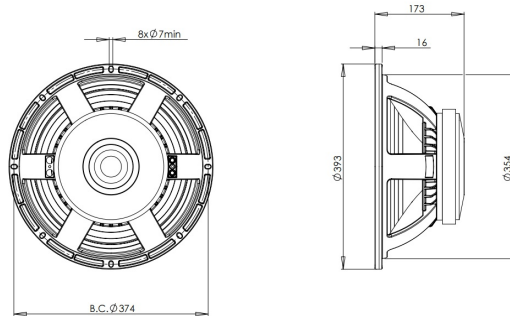

15PL100

8Ω**LF Drivers - 15.0 Inches**

- 1400 W continuous program power capacity
- 100 mm (4 in) copper voice coil
- 35 - 2000 Hz response
- 97 dB sensitivity
- Double silicone spider with optimized compliance

15PL100

LF Drivers- 15.0 Inches

SPECIFICATIONS

Nominal Diameter	380 mm (15.0 in)
Nominal Impedance	8 Ω
Minimum Impedance	6.8 Ω
Nominal Power Handling ¹	700 W
Continuous Power Handling ²	1400 W
Sensitivity ³	97.0 dB
Frequency Range	35 - 2000 Hz
Voice Coil Diameter	100 mm (4.0 in)
Winding Material	Copper
Former Material	Glass Fibre
Winding Depth	21.0 mm (0.83 in)
Magnetic Gap Depth	11.0 mm (0.4 in)
Flux Density	1.15 T

DESIGN

Surround Shape	Triple Roll
Cone Shape	Exponential
Spider	Double Silicone
Pole Design	T-Pole
Woofer Cone Treatment	None
Recommended Enclosure	80.0 dm ³ (2.83 ft ³)
Recommended Tuning	50 Hz

PARAMETERS⁴

Overall Diameter	393 mm (15.5 in)
Bolt Circle Diameter	374 mm (14.7 in)
Baffle Cutout Diameter	354.0 mm (13.9 in)
Depth	173 mm (6.8 in)
Flange and Gasket Thickness	16 mm (0.62 in)
Air Volume Occupied by Driver	0.0 dm ³ (0.0 ft ³)
Net Weight	11.9 kg (26.2 lb)
Shipping Units	1
Shipping Weight	13.2 kg (29.0 lb)
Shipping Box	425x425x224 mm (16.73x16.73x8.82 in)