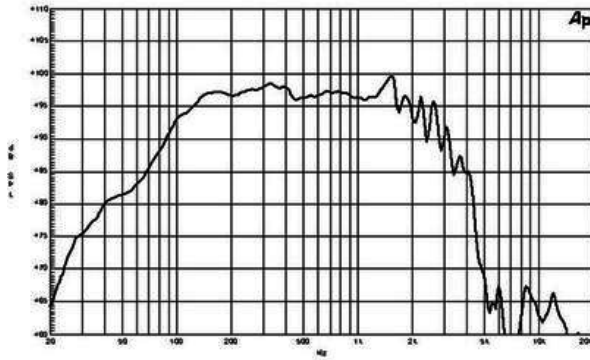

15PL100

LF Drivers- 15.0 Inches

SPECIFICATIONS

Nominal Diameter	380 mm (15.0 in)
Nominal Impedance	8 Ω
Minimum Impedance	6.8 Ω
Nominal Power Handling¹	700 W
Continuous Power Handling²	1400 W
Sensitivity³	97.0 dB
Frequency Range	35 - 2000 Hz
Voice Coil Diameter	100 mm (4.0 in)
Winding Material	Copper
Former Material	Glass Fibre
Winding Depth	21.0 mm (0.83 in)
Magnetic Gap Depth	11.0 mm (0.4 in)
Flux Density	1.15 T

DESIGN

Surround Shape	Triple Roll
Cone Shape	Exponential
Spider	Double Silicone
Pole Design	T-Pole
Woofer Cone Treatment	None
Recommended Enclosure	80.0 dm³ (2.83 ft³)
Recommended Tuning	50 Hz

PARAMETERS⁴

Resonance Frequency	37 Hz
Re	5.0 Ω
Qes	0.21
Qms	6.6
Qts	0.2
Vas	154.0 dm³ (5.4 ft³)
Sd	855.0 cm² (132.5 in²)
η_0	3.6 %
Xmax	7.0 mm
Xvar	7.0 mm
Mms	121.0 g
Bl	26.8 Txm
Le	1.7 mH
EBP	176 Hz

MOUNTING AND SHIPPING INFO

Overall Diameter	393 mm (15.5 in)
Bolt Circle Diameter	374 mm (14.7 in)
Baffle Cutout Diameter	354.0 mm (13.9 in)
Depth	173 mm (6.8 in)
Flange and Gasket Thickness	16 mm (0.62 in)
Air Volume Occupied by Driver	0.0 dm³ (0.0 ft³)
Net Weight	11.9 kg (26.2 lb)
Shipping Units	1
Shipping Weight	13.2 kg (29.0 lb)
Shipping Box	425x425x224 mm (16.73x16.73x8.82 in)

SERVICE KIT

RCK15PL1008

1. 2 hours test made with continuous pink noise signal (6 dB crest factor) within the range Fs-10Fs. Power calculated on rated minimum impedance. Loudspeaker in free air.
2. Power on Continuous Program is defined as 3 dB greater than the Nominal rating.
3. Applied RMS Voltage is set to 2.83 V for 8 ohms Nominal Impedance.
4. Thiele-Small parameters are measured after a high level 20 Hz sine wave preconditioning test.

B&C Speakers s.p.a.

Via Poggiomoro, 1 - Loc. Vallina, 50012 Bagno a Ripoli (FI) - ITALY - Tel. +39 055 65721 - Fax +39 055 6572312 - mail@bcspeakers.com