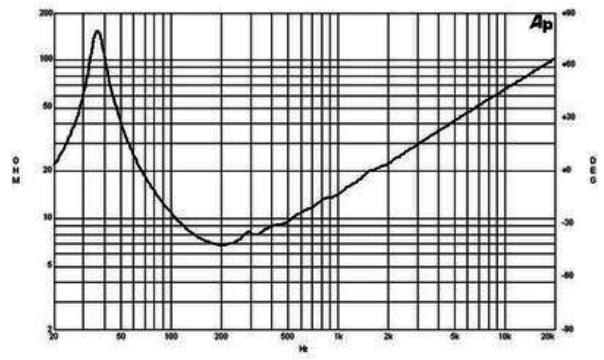

15PL100

8Ω**LF Drivers - 15.0 Inches**

- 1400 W continuous program power capacity
- 100 mm (4 in) copper voice coil
- 35 - 2000 Hz response
- 97 dB sensitivity
- Double silicone spider with optimized compliance

15PL100

LF Drivers- 15.0 Inches

SPECIFICATIONS

Nominal Diameter	380 mm (15.0 in)
Nominal Impedance	8 Ω
Minimum Impedance	6.8 Ω
Nominal Power Handling ¹	700 W
Continuous Power Handling ²	1400 W
Sensitivity ³	97.0 dB
Frequency Range	35 - 2000 Hz
Voice Coil Diameter	100 mm (4.0 in)
Winding Material	Copper
Former Material	Glass Fibre
Winding Depth	21.0 mm (0.83 in)
Magnetic Gap Depth	11.0 mm (0.4 in)
Flux Density	1.15 T

DESIGN

Surround Shape	Triple Roll
Cone Shape	Exponential
Spider	Double Silicone
Pole Design	T-Pole
Woofer Cone Treatment	None
Recommended Enclosure	80.0 dm ³ (2.83 ft ³)
Recommended Tuning	50 Hz

PARAMETERS⁴

Resonance Frequency	37 Hz
Re	5.0 Ω
Qes	0.21
Qms	6.6
Qts	0.2
Vas	154.0 dm ³ (5.4 ft ³)
Sd	855.0 cm ² (132.5 in ²)
η_0	3.6 %
Xmax	7.0 mm
Xvar	7.0 mm
Mms	121.0 g
Bl	26.8 Txm
Le	1.7 mH
EBP	176 Hz

MOUNTING AND SHIPPING INFO