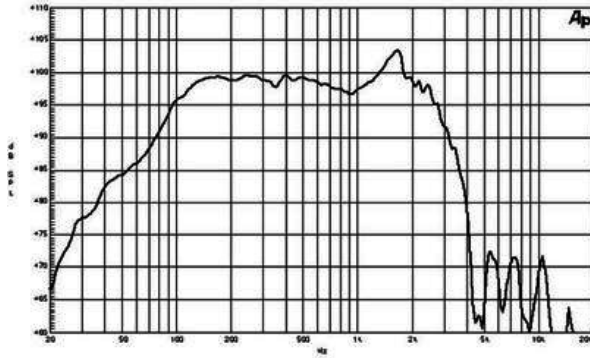

18PS76

LF Drivers- 18.0 Inches

SPECIFICATIONS

Nominal Diameter	460 mm (18.0 in)
Nominal Impedance	8 Ω
Minimum Impedance	6.5 Ω
Nominal Power Handling¹	600 W
Continuous Power Handling²	1200 W
Sensitivity³	99.0 dB
Frequency Range	40 - 2000 Hz
Voice Coil Diameter	76 mm (3.0 in)
Winding Material	Copper
Former Material	Glass Fibre
Winding Depth	24.0 mm (0.92 in)
Magnetic Gap Depth	11.0 mm (0.4 in)
Flux Density	1.25 T

DESIGN

Surround Shape	Triple Roll
Cone Shape	Exponential
Magnet Material	Ferrite
Spider	Double Silicone
Pole Design	Straight Pole
Woofer Cone Treatment	None
Recommended Enclosure	150.0 dm³ (5.3 ft³)
Recommended Tuning	45 Hz

PARAMETERS⁴

Resonance Frequency	39 Hz
Re	5.0 Ω
Qes	0.29
Qms	6.1
Qts	0.27
Vas	207.0 dm³ (7.2 ft³)
Sd	1210.0 cm² (187.6 in²)
η_0	4.0 %
Xmax	7.0 mm
Xvar	8.0 mm
Mms	149.0 g
Bl	25.8 Txm
Le	1.9 mH
EBP	134 Hz

MOUNTING AND SHIPPING INFO

Overall Diameter	460 mm (18.0 in)
Bolt Circle Diameter	440 mm (17.3 in)
Baffle Cutout Diameter	422.0 mm (16.6 in)
Depth	202 mm (7.95 in)
Flange and Gasket Thickness	16 mm (0.62 in)
Air Volume Occupied by Driver	9.0 dm³ (0.32 ft³)
Net Weight	10.7 kg (23.5 lb)
Shipping Units	1
Shipping Weight	12.4 kg (27.34 lb)
Shipping Box	500x495x275 mm (19.69x19.49x10.83 in)

SERVICE KIT

RCK18PS768

1. 2 hours test made with continuous pink noise signal (6 dB crest factor) within the range Fs-10Fs. Power calculated on rated minimum impedance. Loudspeaker in free air.
2. Power on Continuous Program is defined as 3 dB greater than the Nominal rating.
3. Applied RMS Voltage is set to 2.83 V for 8 ohms Nominal Impedance.
4. Thiele-Small parameters are measured after a high level 20 Hz sine wave preconditioning test.

B&C Speakers s.p.a.

Via Poggiomoro, 1 - Loc. Vallina, 50012 Bagno a Ripoli (FI) - ITALY - Tel. +39 055 65721 - Fax +39 055 6572312 - mail@bcspeakers.com