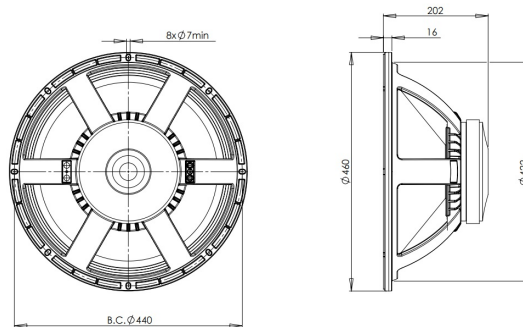

18PS76

8Ω**LF Drivers - 18.0 Inches**

- 1200 W continuous program power capacity
- 76 mm (3 in) copper voice coil
- 40 - 2000 Hz response
- 99 dB sensitivity
- Double silicone spider with optimized compliance

18PS76

LF Drivers- 18.0 Inches

SPECIFICATIONS

Nominal Diameter	460 mm (18.0 in)
Nominal Impedance	8 Ω
Minimum Impedance	6.5 Ω
Nominal Power Handling ¹	600 W
Continuous Power Handling ²	1200 W
Sensitivity ³	99.0 dB
Frequency Range	40 - 2000 Hz
Voice Coil Diameter	76 mm (3.0 in)
Winding Material	Copper
Former Material	Glass Fibre
Winding Depth	24.0 mm (0.92 in)
Magnetic Gap Depth	11.0 mm (0.4 in)
Flux Density	1.25 T

DESIGN

Surround Shape	Triple Roll
Cone Shape	Exponential
Magnet Material	Ferrite
Spider	Double Silicone
Pole Design	Straight Pole
Woofer Cone Treatment	None
Recommended Enclosure	150.0 dm ³ (5.3 ft ³)
Recommended Tuning	45 Hz

MOUNTING AND SHIPPING INFO

Overall Diameter	460 mm (18.0 in)
Bolt Circle Diameter	440 mm (17.3 in)
Baffle Cutout Diameter	422.0 mm (16.6 in)
Depth	202 mm (7.95 in)
Flange and Gasket Thickness	16 mm (0.62 in)
Air Volume Occupied by Driver	9.0 dm ³ (0.32 ft ³)
Net Weight	10.7 kg (23.5 lb)
Shipping Units	1
Shipping Weight	12.4 kg (27.34 lb)
Shipping Box	500x495x275 mm (19.69x19.49x10.83 in)