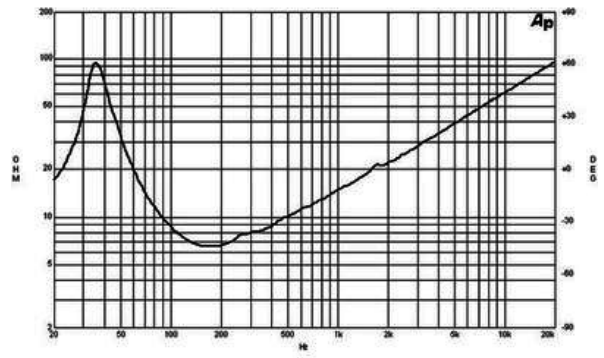

18PS76

8Ω**LF Drivers - 18.0 Inches**

- 1200 W continuous program power capacity
- 76 mm (3 in) copper voice coil
- 40 - 2000 Hz response
- 99 dB sensitivity
- Double silicone spider with optimized compliance

18PS76

LF Drivers- 18.0 Inches

SPECIFICATIONS

Nominal Diameter	460 mm (18.0 in)
Nominal Impedance	8 Ω
Minimum Impedance	6.5 Ω
Nominal Power Handling ¹	600 W
Continuous Power Handling ²	1200 W
Sensitivity ³	99.0 dB
Frequency Range	40 - 2000 Hz
Voice Coil Diameter	76 mm (3.0 in)
Winding Material	Copper
Former Material	Glass Fibre
Winding Depth	24.0 mm (0.92 in)
Magnetic Gap Depth	11.0 mm (0.4 in)
Flux Density	1.25 T

PARAMETERS⁴

Resonance Frequency	39 Hz
Re	5.0 Ω
Qes	0.29
Qms	6.1
Qts	0.27
Vas	207.0 dm ³ (7.2 ft ³)
Sd	1210.0 cm ² (187.6 in ²)
η_0	4.0 %
Xmax	7.0 mm
Xvar	8.0 mm
Mms	149.0 g
Bl	25.8 Txm
Le	1.9 mH
EBP	134 Hz