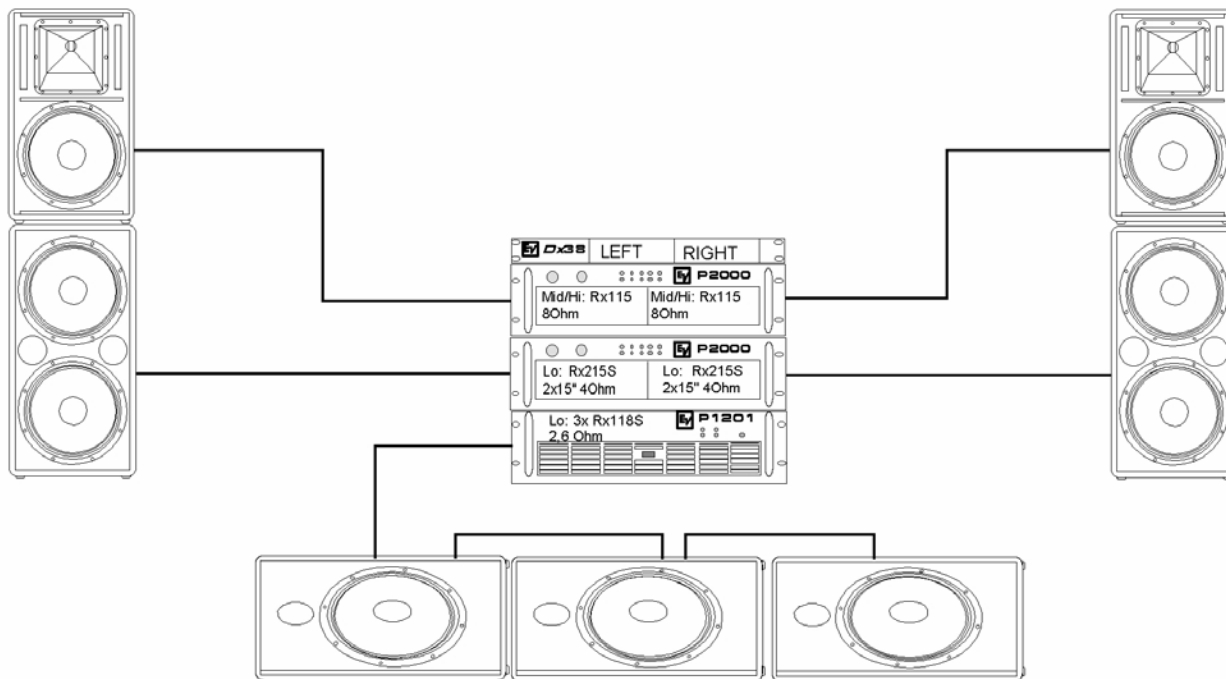

7 Channel Monitor

Medium Size Stage Monitor

Cabinets	6 x Rx112/75, 2 x Rx115/75, 1 x Rx215S	Horizontal Coverage	2 x 100° + 5 x 75°
Amplifiers	4 x P1202	Typical Distance	2m to 6m
Controllers	4 x M-112, 1 x M-215S & 3x M-115 Module	Total Amp Power	3.550W
Cabeling	8 x NL4 long, 2 x NL4 short	Options	
Accessories	1 x Rx Wheel-Kit	Comments	

Stereo + Mono Low + Mono Sub

Mobile Techno System

Cabinets	2 x Rx115/75, 2 x Rx215S, 3 x Rx118S	Horizontal Coverage	2 x 75°
Amplifiers	1 x P1201, 2 x P2000	Typical Distance	10m to 15m (150m ² dancefloor)
Controllers	2 x DX-38	Total Amp Power	2 x 1.300W + 2.400W = 5.000W
Cabling	5 x NL4 long, 2 x NL4 short	Options	
Accessories	5 x Rx Wheel-Kit	Comments	