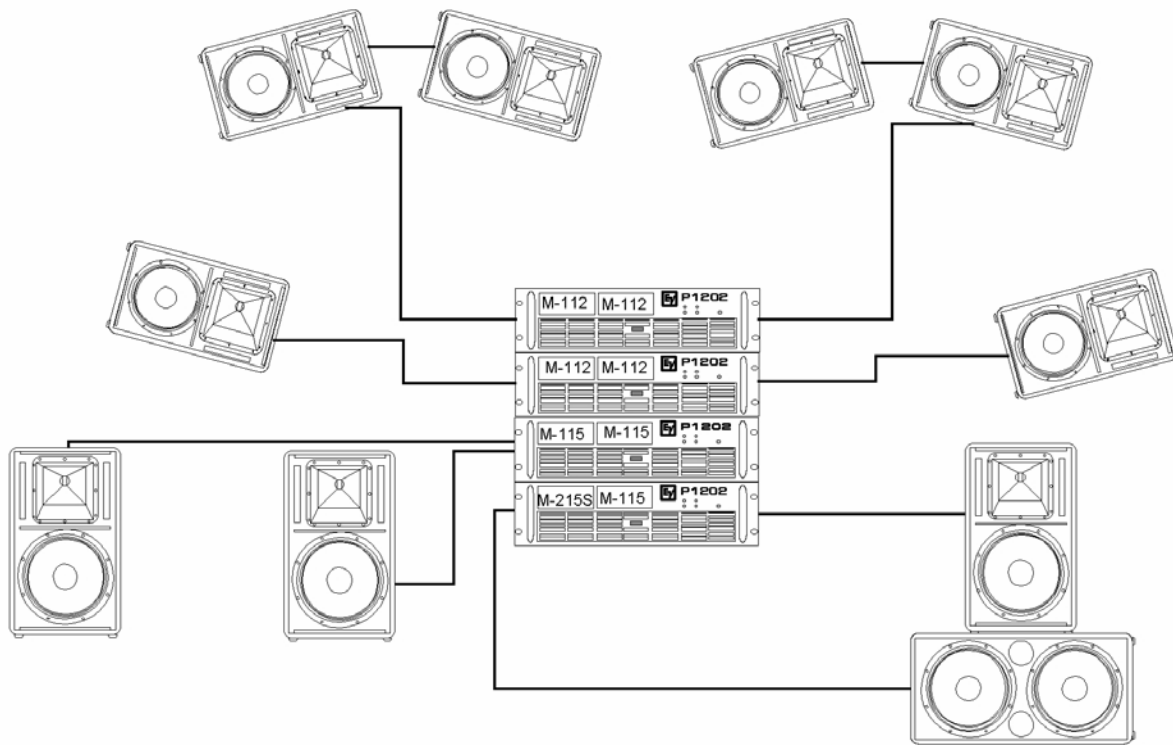

7 Channel Monitor

Medium Size Stage Monitor

Cabinets	6 x Rx112/75, 2 x Rx115/75, 1 x Rx215S	Horizontal Coverage	2 x 100° + 5 x 75°
Amplifiers	4 x P1202	Typical Distance	2m to 6m
Controllers	4 x M-112, 1 x M-215S & 3x M-115 Module	Total Amp Power	3.550W
Cabeling	8 x NL4 long, 2 x NL4 short	Options	
Accessories	1 x Rx Wheel-Kit	Comments	

Stereo + Mono Low + Mono Sub

Mobile Techno System

Cabinets	2 x Rx115/75, 2 x Rx215S, 3 x Rx118S	Horizontal Coverage	2 x 75°
Amplifiers	1 x P1201, 2 x P2000	Typical Distance	10m to 15m (150m ² dancefloor)
Controllers	2 x DX-38	Total Amp Power	2 x 1.300W + 2.400W = 5.000W
Cabling	5 x NL4 long, 2 x NL4 short	Options	
Accessories	5 x Rx Wheel-Kit	Comments	